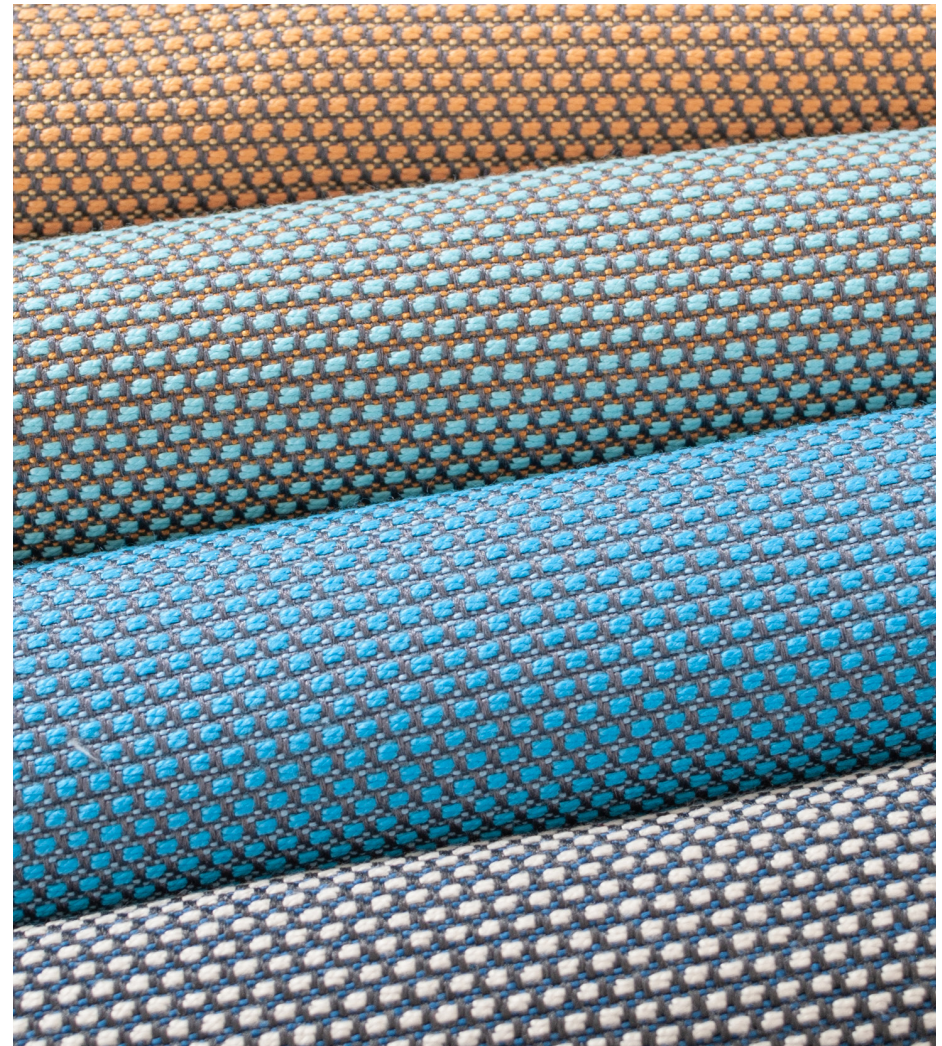

Coastline
URI842

Courtyard
URI843

Brady
URI844

No. 23
URI845

Stitch

\$32/yard

7 colorways

Panel